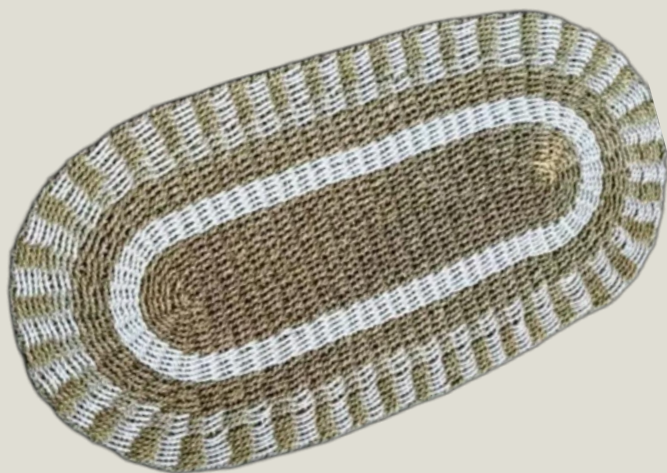

Style Number : RUG-SG04

Type : Set of 3

Color : Natural White

Material : Seagrass

Size :

L (D.200 Cm)

M (D.150 Cm)

S (D.100 Cm)

Packing : Carton

Qty Month : 100 Set

MOQ : 10 Set

Rug Oval Seagrass

Style Number : RUG-SG05

Type : Set of 2

Color : Natural White

Material : Seagrass