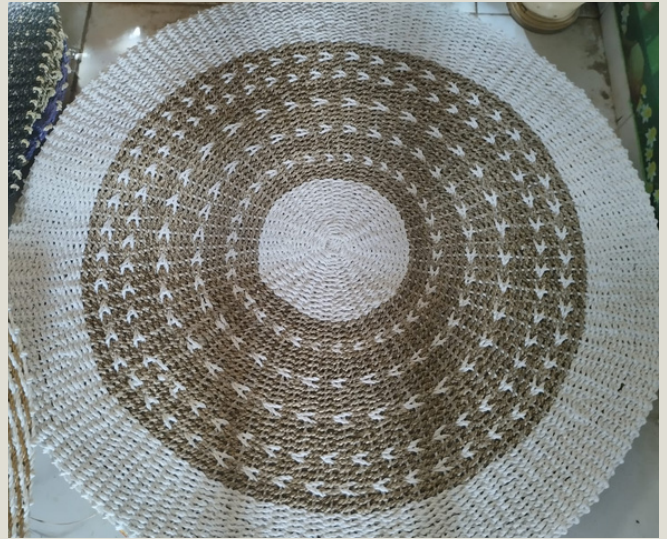

L (D.200 Cm)

M (D.150 Cm)

S (D.100 Cm)

Packing : Carton

Qty Month : 100 Set

MOQ : 10 Set

CONTACT US

Rug Arrow Seagrass

Style Number : RUG-SG04

Type : Set of 3

Color : Natural White

Material : Seagrass

Size :

L (D.200 Cm)

M (D.150 Cm)

S (D.100 Cm)

Packing : Carton

Qty Month : 100 Set

MOQ : 10 Set

Rug Oval Seagrass

Style Number : RUG-SG05

Type : Set of 2

Color : Natural White

Material : Seagrass