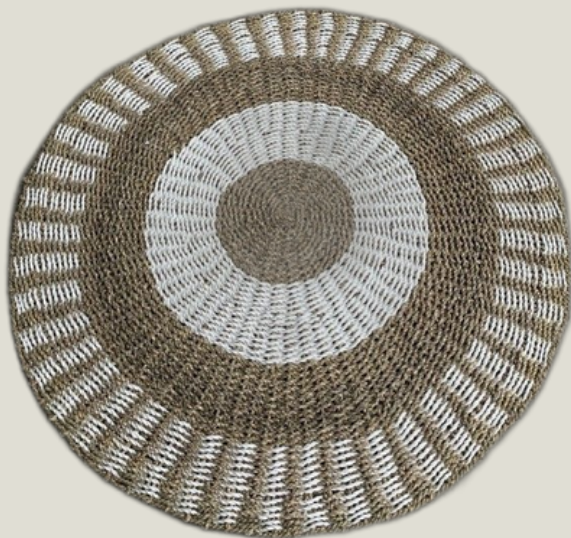

CONTACT US

Catalogue Handicraft

Rug Tassel Seagrass

Style Number : RUG-SG01

Type : Set of 3

Color : Natural

Material : Seagrass

Size :

L (D.200 Cm)

M (D.150 Cm)

S (D.100 Cm)

Packing : Carton

Qty Month : 100 Set

MOQ : 10 Set

Rug Strip Seagrass

Style Number : RUG-SG02

Type : Set of 3

Color : Natural White

Material : Seagrass

Size :

L (D.200 Cm)

M (D.150 Cm)

S (D.100 Cm)

Packing : Carton

Qty Month : 100 Set

MOQ : 10 Set

Rug Moon Seagrass

Style Number : RUG-SG03

Type : Set of 3

Color : Natural White

Material : Seagrass

Size :