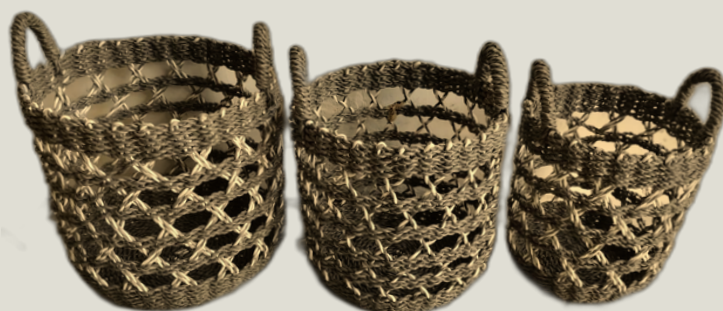

Material : Seagrass

Size : XL (D.40cm x H.45cm)

L (D.35cm x H.40cm)

M (D.30cm x H.35cm)

Packing : Carton Box

Qty Month : 500 Set

MOQ : 30 Set

Natural Round Seagrass Baskets